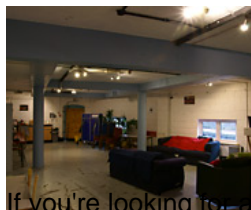

Hire our amazing community spaces!

Published on The Pirate Castle website (<http://www.thepiratecastle.org>)

Discounts available for charities, voluntary/community groups and state schools.

Packages available for [Children's Parties](#) [2] (3+ hours) and long-term/recurrent hire.

A security deposit may be charged, depending upon the type and/or scale of event

Club Room

If you're looking for a more relaxed and informal atmosphere for your event, meeting or workshop, why not use our Club Room?

This space is about half the size of the Main Hall and, although it's not as 'plush', it's very welcoming and cosy. Perfect for messier activities, or smaller more informal meetings.

- Capacity = up to 30 people
- Total area = approx. 60 square metres (10m x 6m)
- Windows overlooking the towpath picturesque Regent's Canal
- Pool, Table Tennis and Baby Football available upon request
- Small kitchenette with fridge, sink and microwave included in price
- Kettle, tea, coffee and sugar included in price. Bring your own milk!
- As we do not provide catering ourselves, feel free to bring in your own food or catering team

CLUB ROOM HIRE RATES

Weekdays (Monday to Friday 9am - 6pm) = £25.00 per hour

Evenings (6pm - midnight) and weekends = £40.00 per hour (includes Duty Manager)

Additional Duty Manager (as required for larger events/adult parties) charged at + £10 p/h

Discounts available for charities, voluntary/community groups and state schools.

Packages available for long-term bookings and recurrent hire.

A security deposit will be charged for all children's and adults' parties.